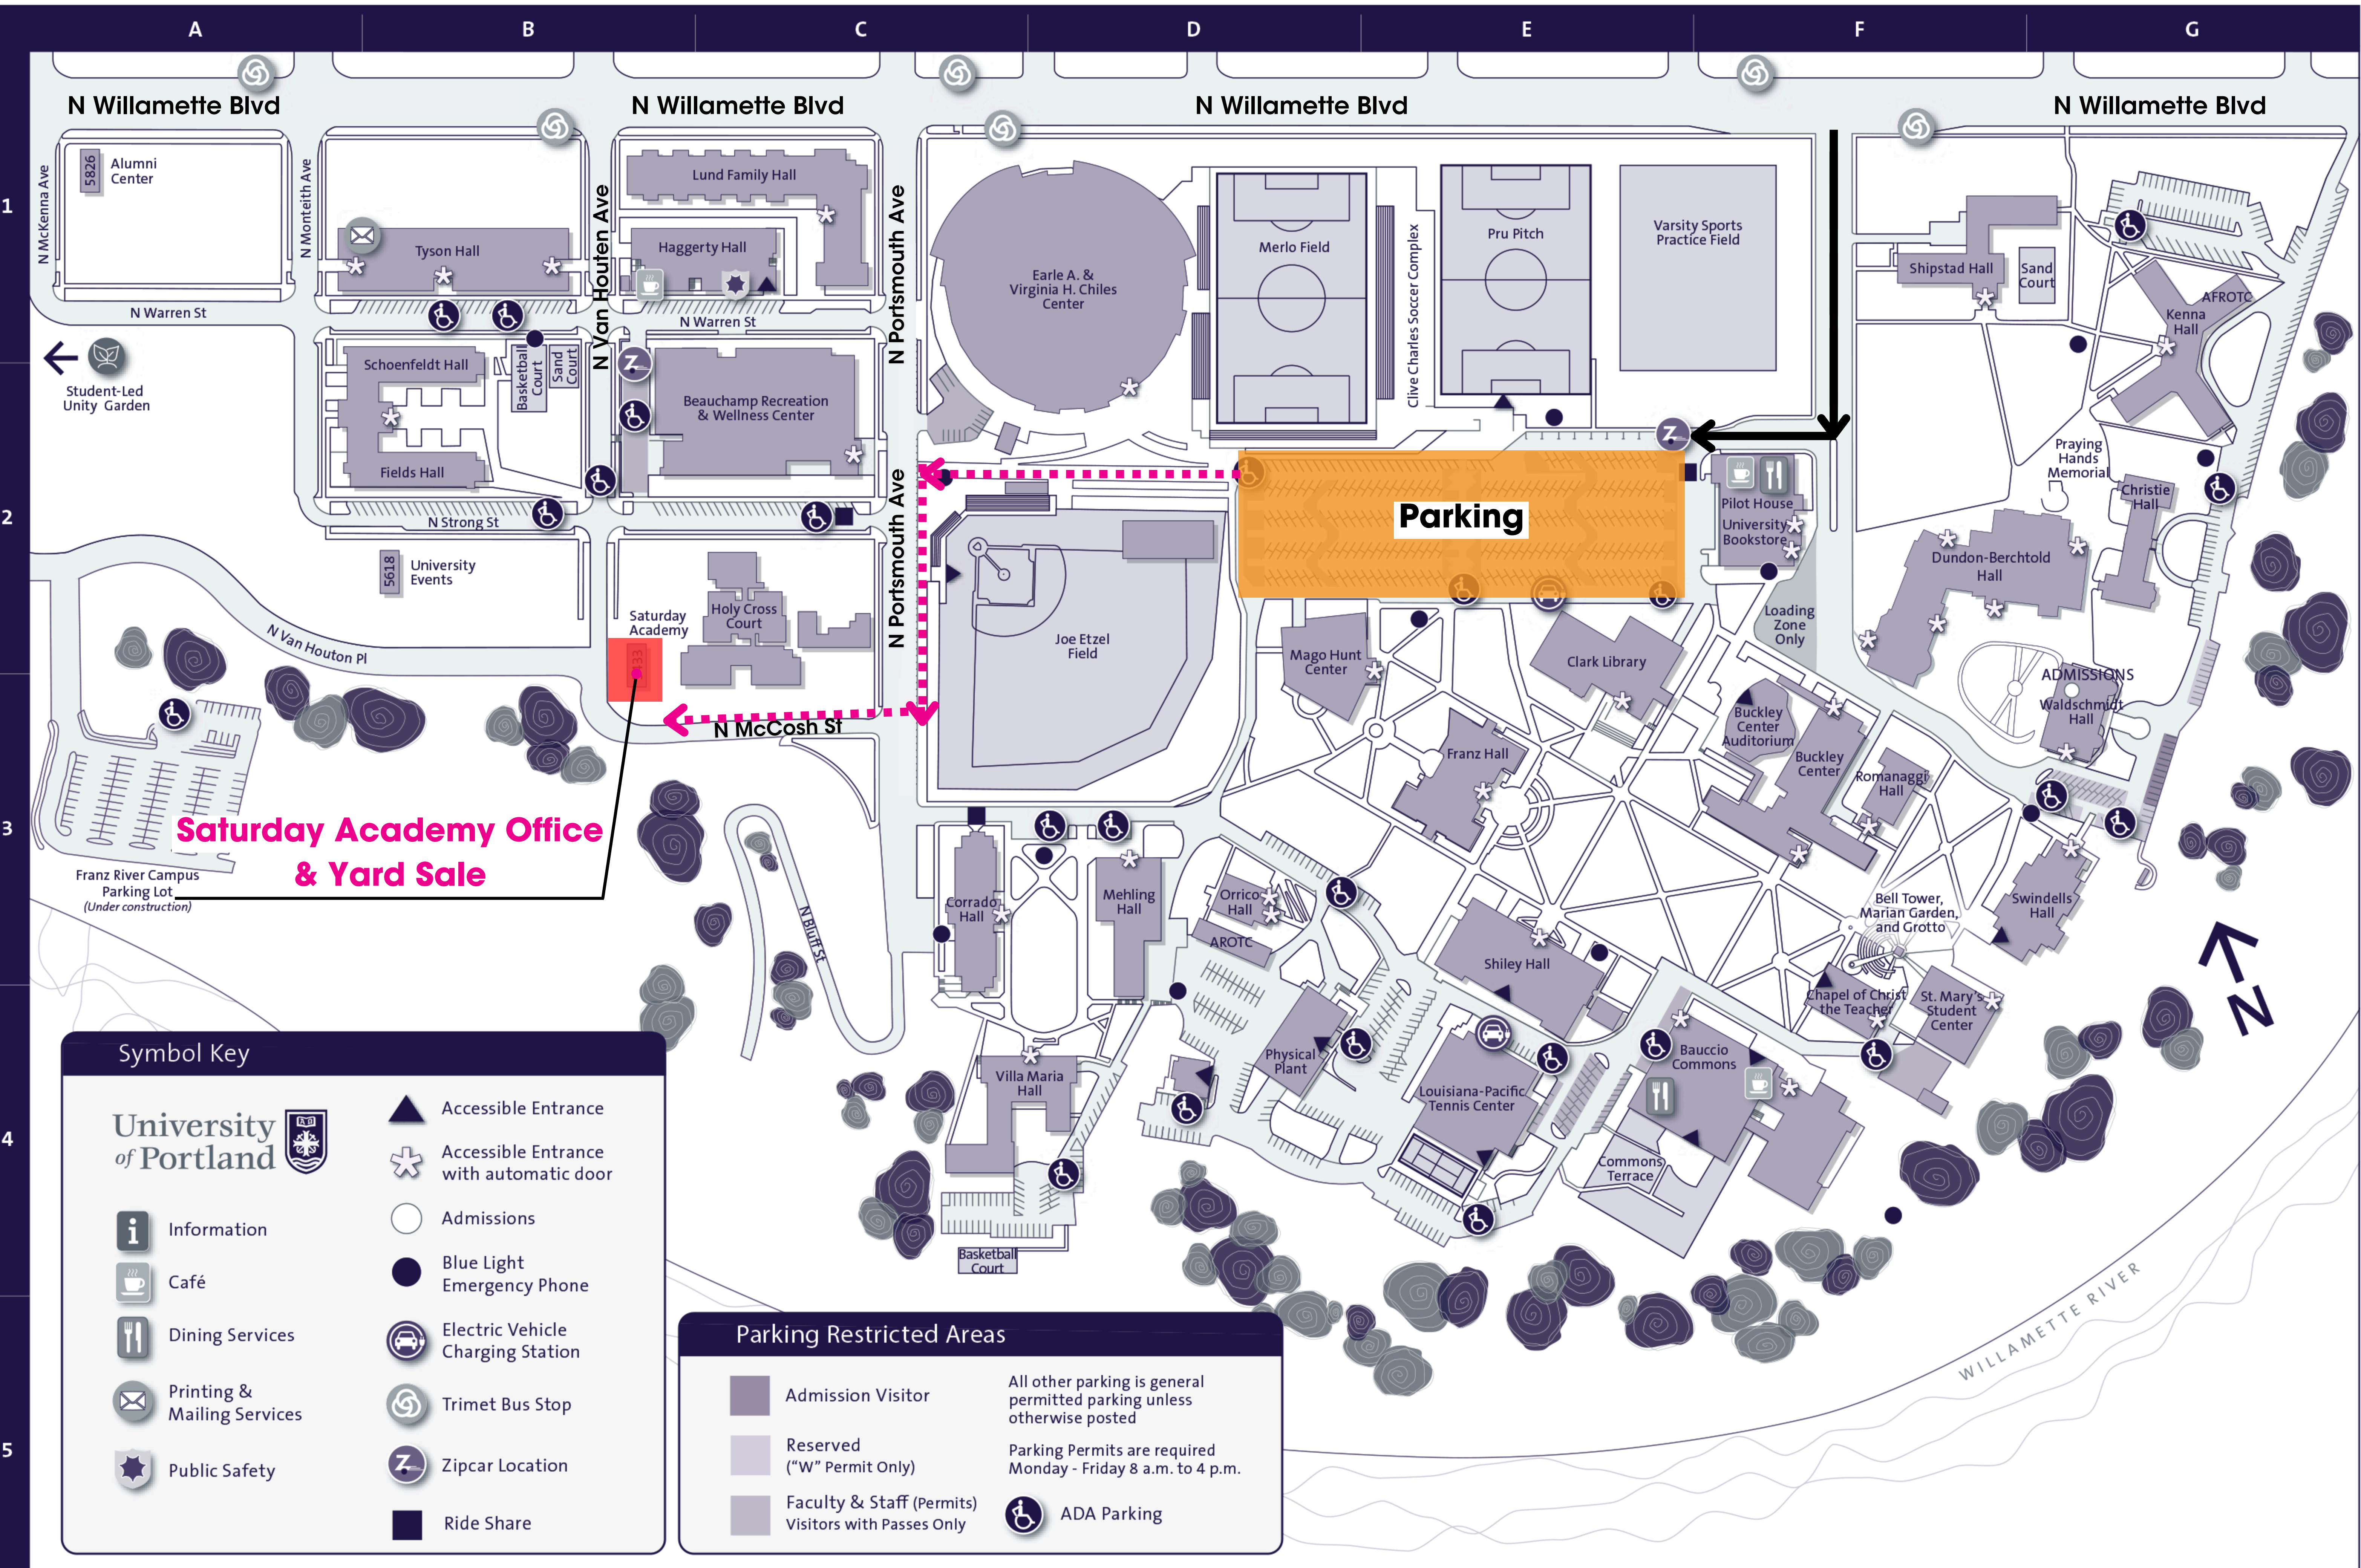

Key

Parking is available throughout the University of Portland Campus. We've indicated one of the largest lots and walking directions.

Location of Yard Sale

Symbol Key

University of Portland

- Information
- Café
- Dining Services
- Printing & Mailing Services
- Public Safety
- Accessible Entrance
- Accessible Entrance with automatic door
- Admissions
- Blue Light Emergency Phone
- Electric Vehicle Charging Station
- Trimet Bus Stop
- Zipcar Location
- Ride Share

Parking Restricted Areas

- Admission Visitor
- Reserved ("W" Permit Only)
- Faculty & Staff (Permits) Visitors with Passes Only
- ADA Parking

All other parking is general permitted parking unless otherwise posted. Parking Permits are required Monday - Friday 8 a.m. to 4 p.m.

Saturday Academy Office & Yard Sale

Parking